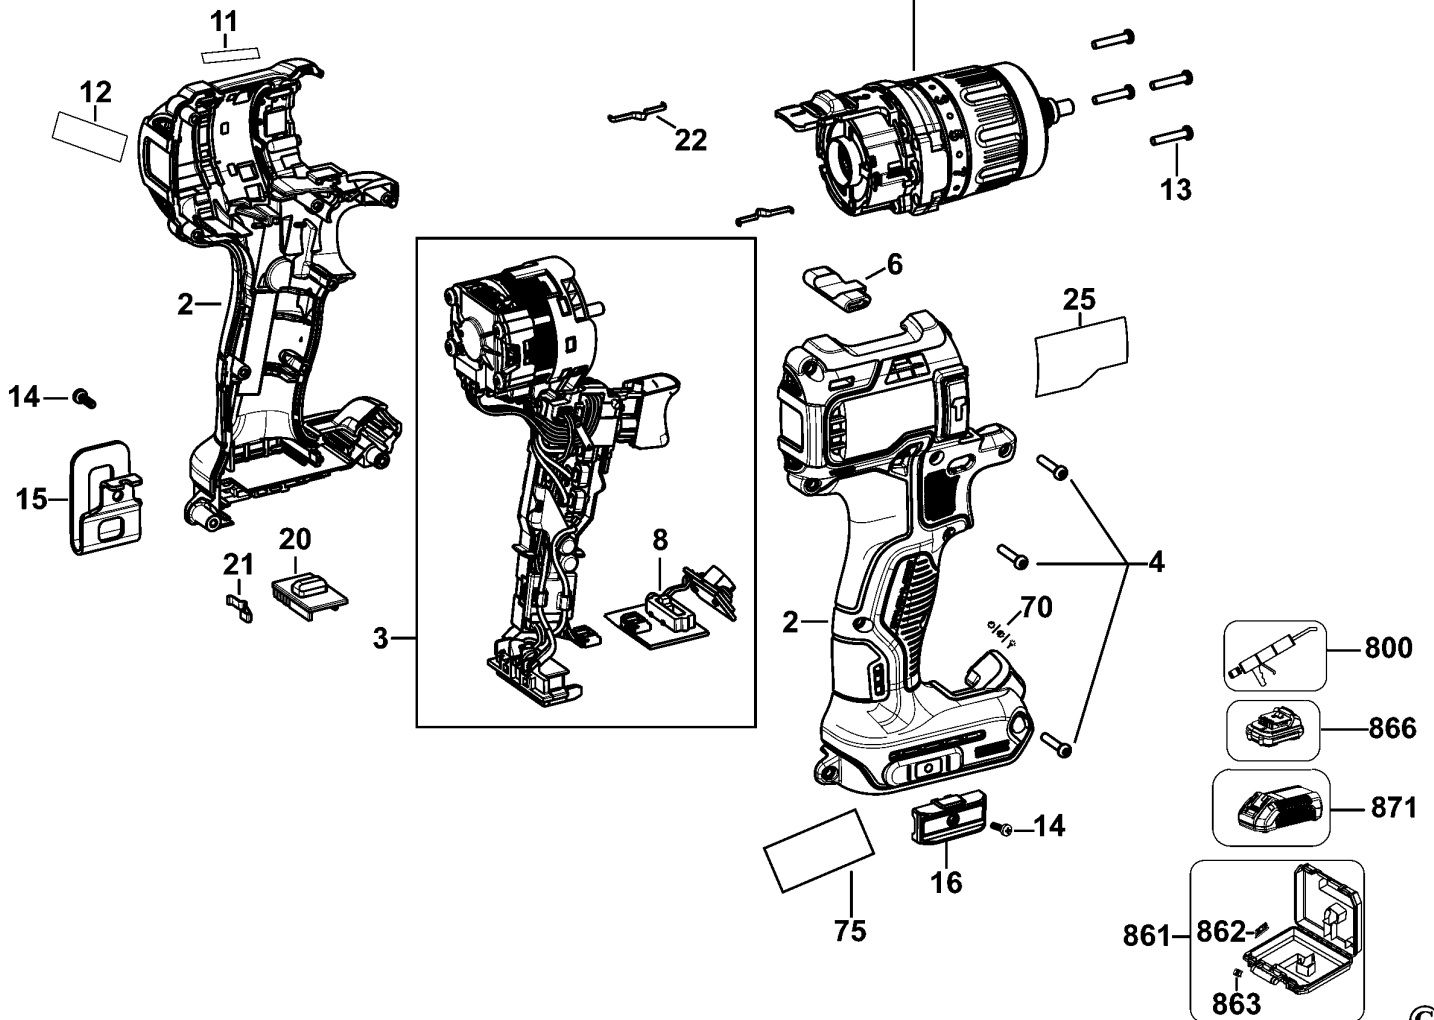

## Parts List DCD796 CORDLESS DRILL/DRIVER 11

Item	Part Number	Qty	Part Description	General Description	Other Info	Repair Inst	Markets
1	N438603	1	TRANSMISSION SA			No	QW
2	NA421037	1	CLAMSHELL SA	INC. LEAF SPRING		No	QW
3	NA123142	1	MOTOR & SWITCH SA			No	QW
4	682211-00	9	SCREW			No	QW
6	N399342	1	ACTUATOR FWD/REV			No	QW
7	N196034	1	CHUCK KEYLESS	metal Chuck	TORQUE	No	QW
8	N442167	1	LED LIGHT		TO 550 in-lbs	No	QW
11	N439416	1	LABEL			No	QW
12	N298039	1	LABEL			No	QW
13	N377990	4	SCREW			No	QW
14	N042665	2	SCREW			No	QW
15	N086039	1	HOOK			No	QW
16	N475326	1	HOLDER BIT			No	QW
20	N393603	1	SELECTOR			No	QW
21	N392855	1	DETENT			No	QW
22	N014681	2	LEAF SPRING			No	QW
25	N520129	1	RATING LABEL			No	QW
30	N438745	1	GEARCASE SA			No	QW
31	326467-00	1	DETENT			No	QW
32	N411204	6	PIN			No	QW
33	N047986	1	RATCHET			No	QW
34	N047987	1	RATCHET			No	QW
35	N123162	1	SPRING			No	QW
36	N047988	1	SPRING			No	QW
37	N047985	1	WASHER			No	QW
38	N411205	1	WASHER			No	QW
39	N411207	1	ADJUSTER TORQUE			No	QW
40	N422472	1	SPRING			No	QW
41	N422233	1	COLLAR			No	QW
46	N438748	1	SPINDLE SA			No	QW
47	682211-00	3	SCREW			No	QW
48	N396641	1	ADAPTOR			No	QW