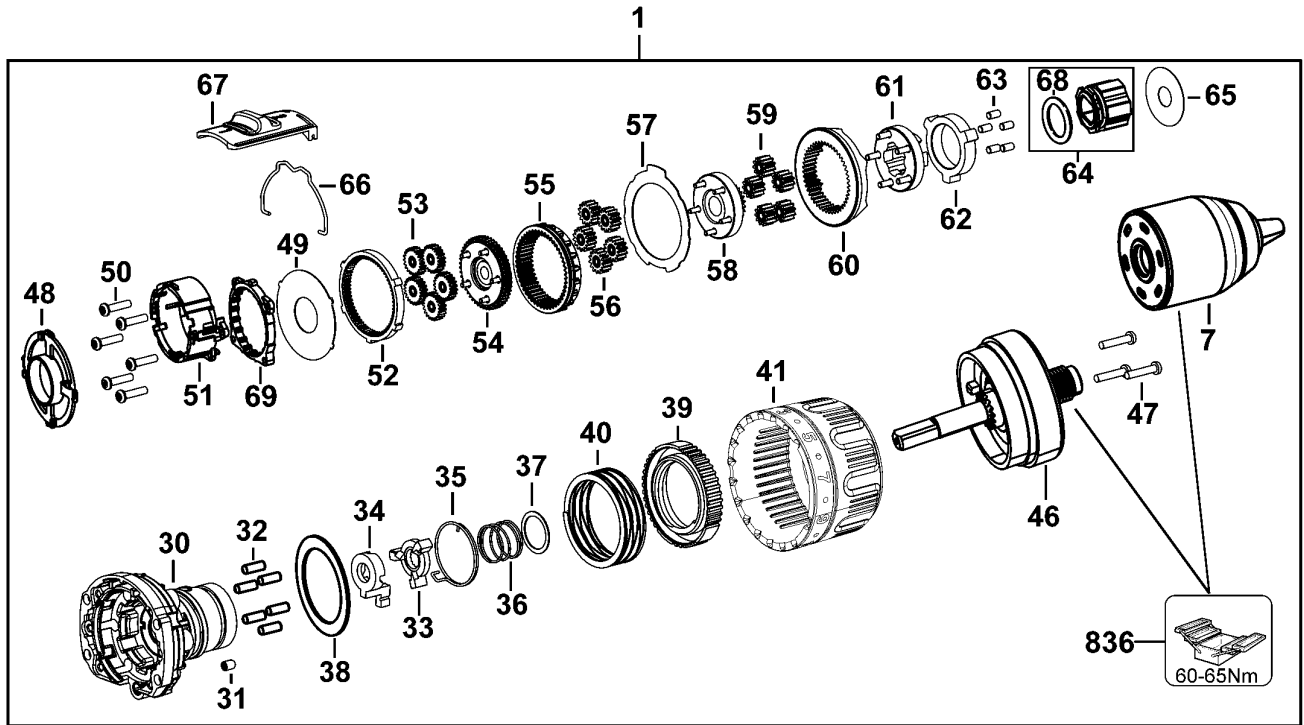

## Parts List DCD796 CORDLESS DRILL/DRIVER 11

Item	Part Number	Qty	Part Description	General Description	Other Info	Repair Inst	Markets
1	N438603	1	TRANSMISSION SA			No	QW
2	NA421037	1	CLAMSHELL SA	INC. LEAF SPRING		No	QW
3	NA123142	1	MOTOR & SWITCH SA			No	QW
4	682211-00	9	SCREW			No	QW
6	N399342	1	ACTUATOR FWD/REV			No	QW
7	N196034	1	CHUCK KEYLESS	metal Chuck	TORQUE	No	QW
8	N442167	1	LED LIGHT		TO 550 in-lbs	No	QW
11	N439416	1	LABEL			No	QW
12	N298039	1	LABEL			No	QW
13	N377990	4	SCREW			No	QW
14	N042665	2	SCREW			No	QW
15	N086039	1	HOOK			No	QW
16	N475326	1	HOLDER BIT			No	QW
20	N393603	1	SELECTOR			No	QW
21	N392855	1	DETENT			No	QW
22	N014681	2	LEAF SPRING			No	QW
25	N520129	1	RATING LABEL			No	QW
30	N438745	1	GEARCASE SA			No	QW
31	326467-00	1	DETENT			No	QW
32	N411204	6	PIN			No	QW
33	N047986	1	RATCHET			No	QW
34	N047987	1	RATCHET			No	QW
35	N123162	1	SPRING			No	QW
36	N047988	1	SPRING			No	QW
37	N047985	1	WASHER			No	QW
38	N411205	1	WASHER			No	QW
39	N411207	1	ADJUSTER TORQUE			No	QW
40	N422472	1	SPRING			No	QW
41	N422233	1	COLLAR			No	QW
46	N438748	1	SPINDLE SA			No	QW
47	682211-00	3	SCREW			No	QW
48	N396641	1	ADAPTOR			No	QW